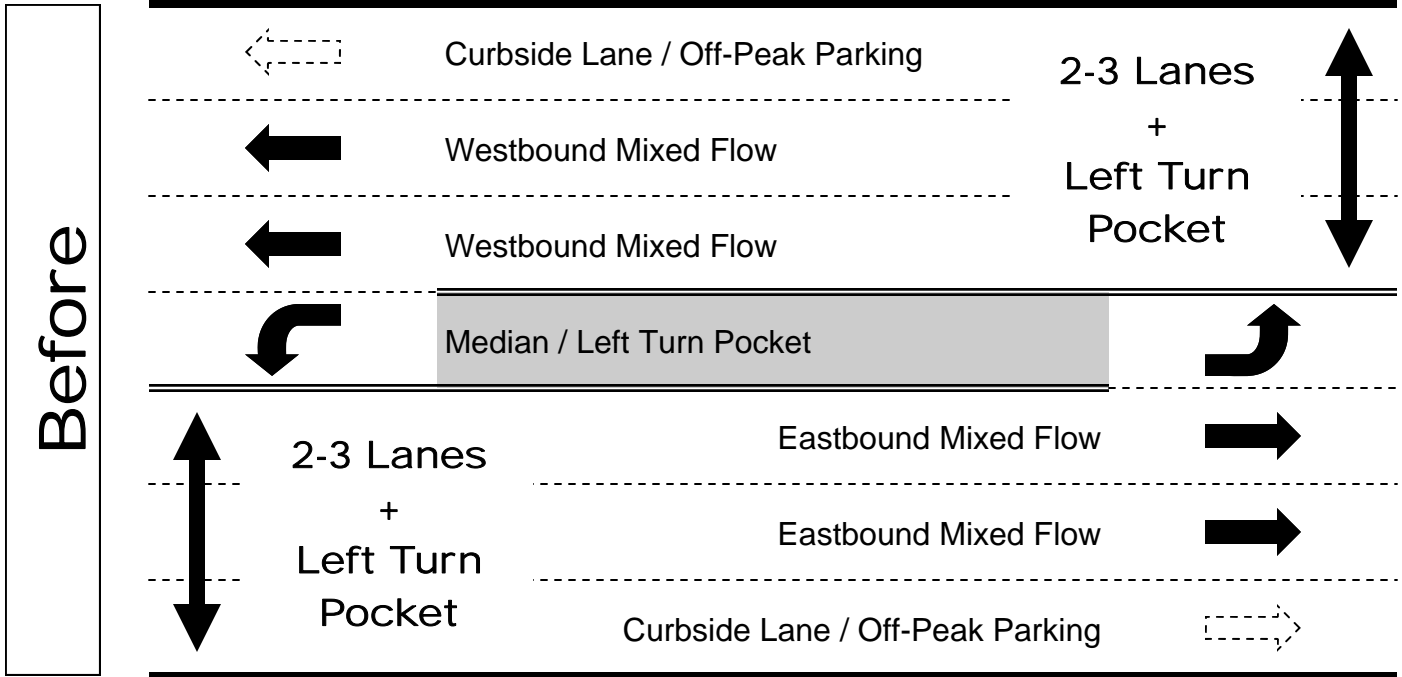

Olympic West Pico East — Phase 3

Current — Olympic Boulevard

Proposed — Olympic Boulevard

Preferential Directional Flow

For illustrative purposes only. Pico Boulevard would have a similar configuration in the opposite direction, i.e. preferential direction flow eastbound.